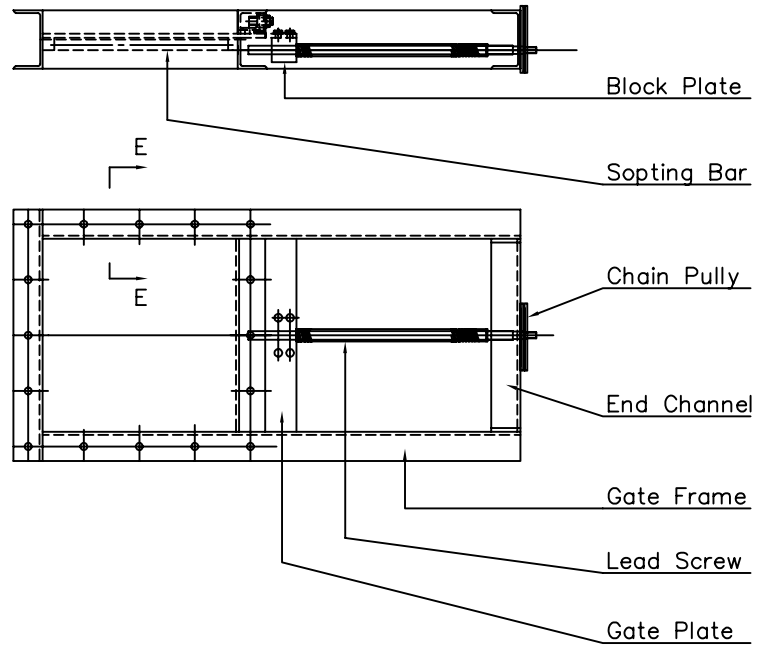

SECTION E-E

TITLE: G. A. DRAWING FOR SLIDE GATE

marsh automation pvt. ltd.

98A/25A, Hadapsar Industrial Estate,
Pune - 411 013. (INDIA)