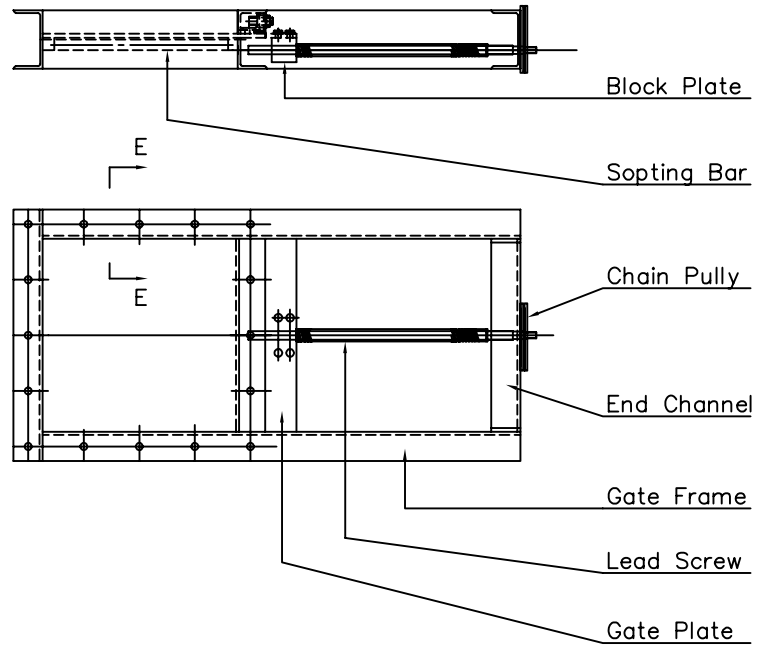

SECTION E-E

TITLE: G. A. DRAWING FOR SLIDE GATE

marsh automation pvt. ltd.

98A/25A, Hadapsar Industrial Estate,
Pune - 411 013. (INDIA)

DETAIL-A

TITLE: G. A. DRAWING FOR GUILLOTINE DAMPER

marsh automation pvt. ltd.
 98A/25A, Hadapsar Industrial Estate,
 Pune - 411 013. (INDIA)