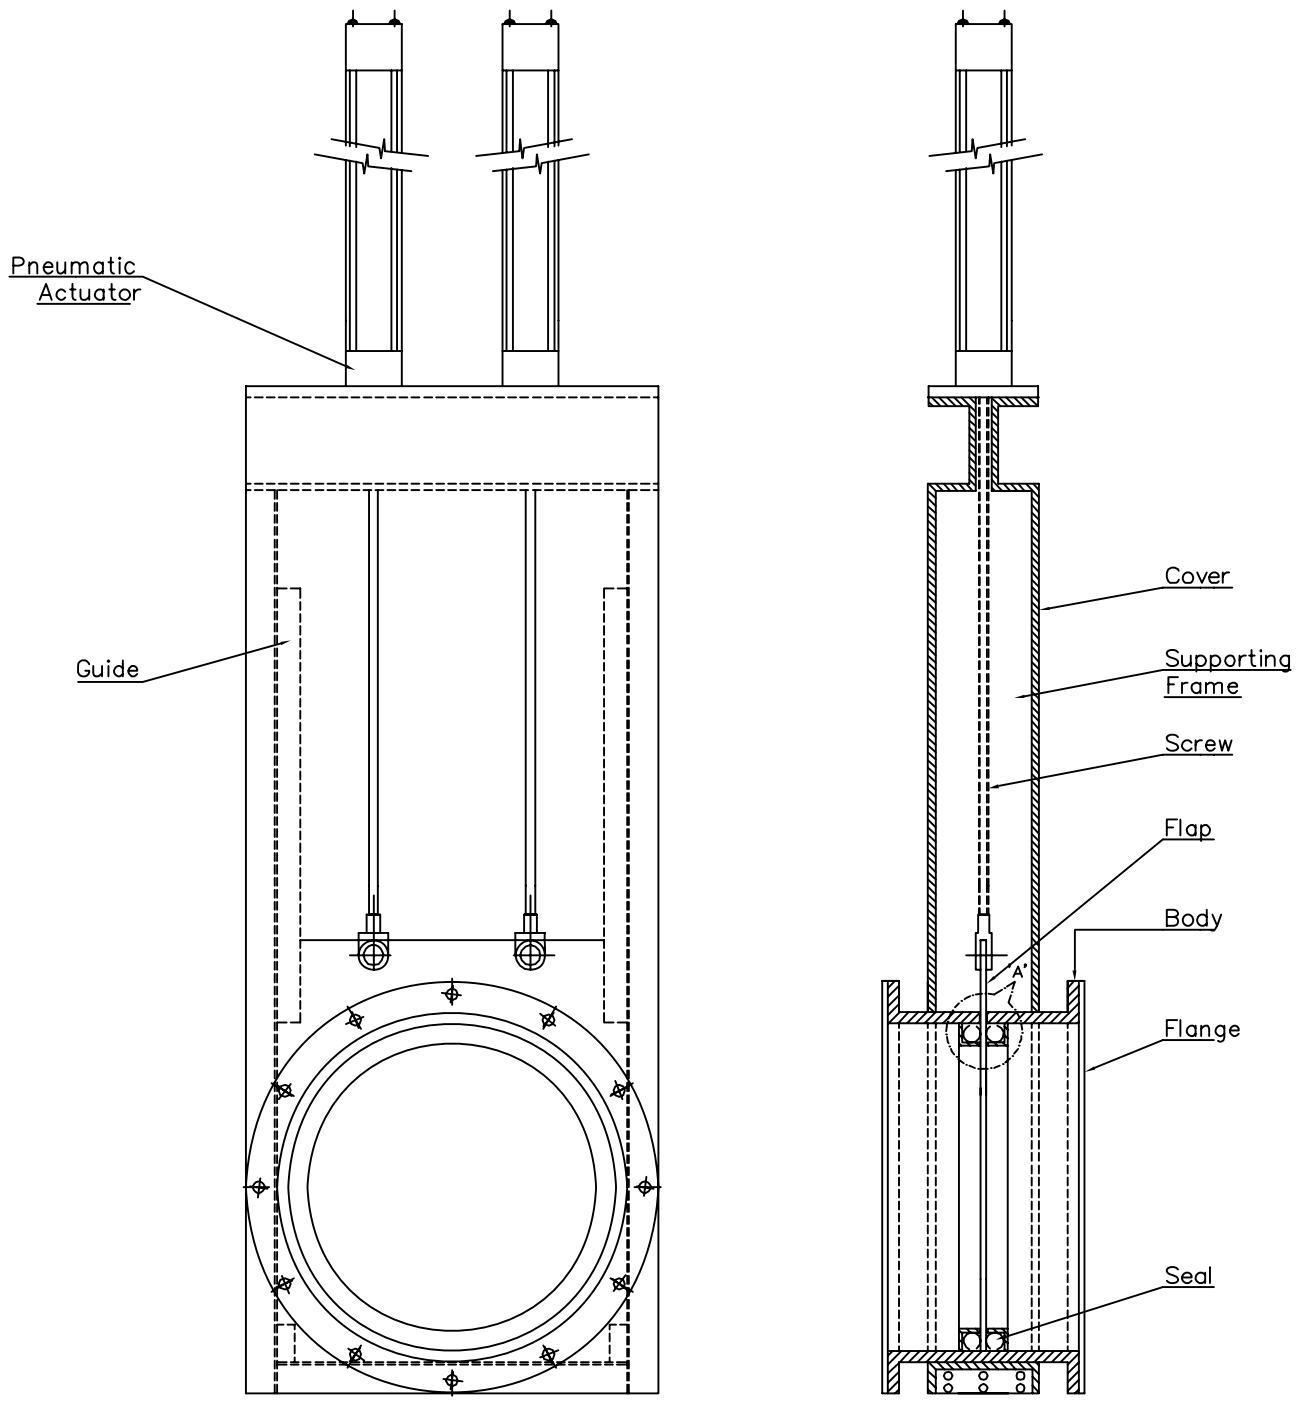

SECTION E-E

TITLE: G. A. DRAWING FOR SLIDE GATE

marsh automation pvt. ltd.

98A/25A, Hadapsar Industrial Estate,
Pune - 411 013. (INDIA)

DETAIL-A

TITLE: G. A. DRAWING FOR GUILLOTINE DAMPER

marsh automation pvt. ltd.
 98A/25A, Hadapsar Industrial Estate,
 Pune - 411 013. (INDIA)